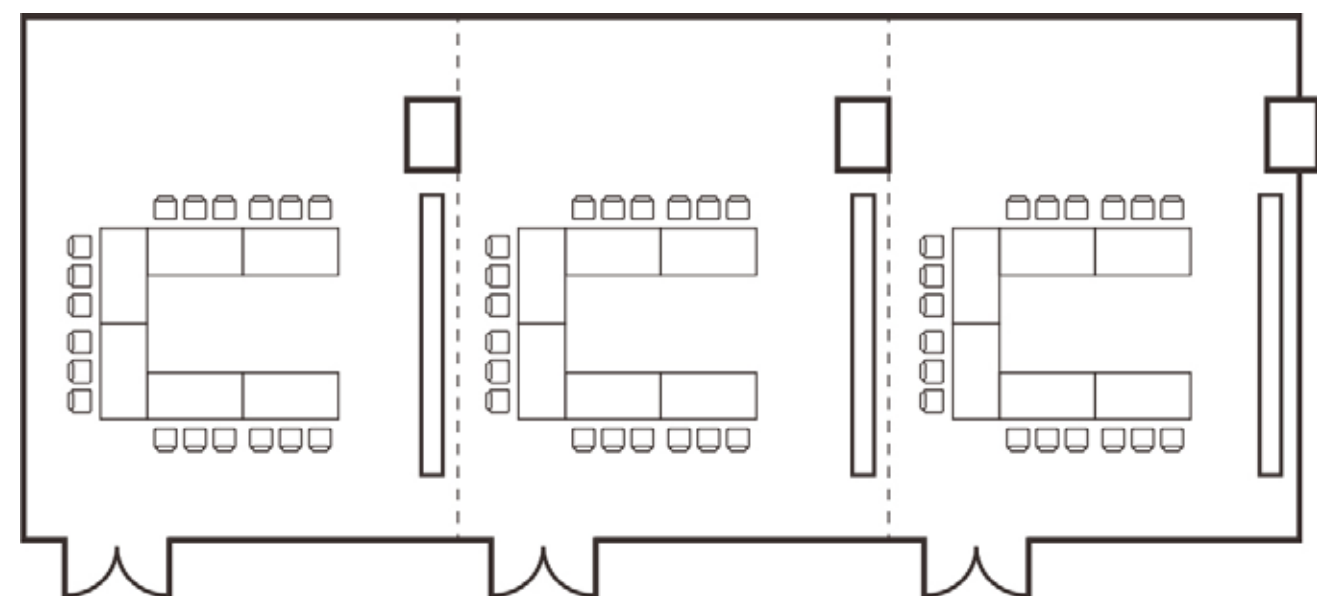

BASTILLE ROOM

S O F I T E L

AMBASSADOR SEOUL
HOTEL & SERVICED RESIDENCES

BASTILLE ROOM

THEATER

BANQUET (DIVIDED)

U SHAPE

THEATER (DIVIDED)

BANQUET

LOCATION: 3F